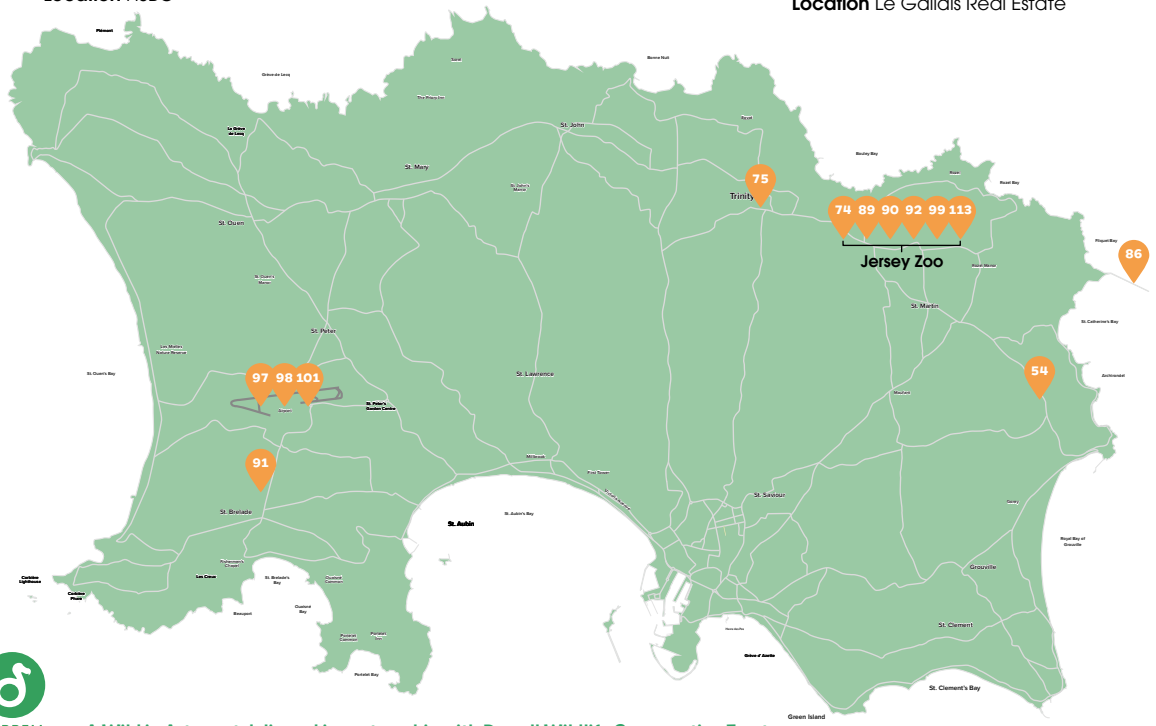

99. Shelley

Artist Trinity School
Location Durrell Charity Shop

100. Tenacious

Artist Autism Jersey
Sponsor Ports of Jersey
Location Autism Jersey Boutique

101. Terry

Artist Janvrin Primary School
Sponsor RSM CI
Location Jersey Airport departures

102. The Magic Of Nature

Artist Jersey Association of Home Educators
Location Santander International

103. The World Around Us

Artist De La Salle College (Primary)
Location Bauformat Limited

104. Thelmer

Artist Silverstar Preschool
Location Apex Group Jersey

105. Tiago

Artist Rouge Bouillon School
Sponsor Standard Bank
Location Pedal Power

106. Time Is The Longest Distance

Artist Grainville School
Sponsor Granite Products
Location Holland and Barrett

107. Tina

Artist The Kids' Club
Location Cineworld

108. Tortellini

Artist d'Auvergne School
Sponsor Ravenscroft
Location Harry Foster Opticians

109. Tortoise On Earth

Artist St Peter's School
Location Cooper & Co

110. Tracey

Artist Grouville Primary School
Location Iceland, Bath Street

111. Tropical Tony

Artist Les Quennevais School
Location Tropical Tanning

112. Twinkle Toes

Artist Art in the Frame
Location Normans

113. Victoria College Tortoise

Artist Victoria College
Location Durrell Charity Shop

114. Wild Blue

Artist St Mary's School
Sponsor Maples Group
Location de Gruchy

115. Wilma

Artist Jersey Island Federation of Women's Institutes
Location Le Gallais Real Estate