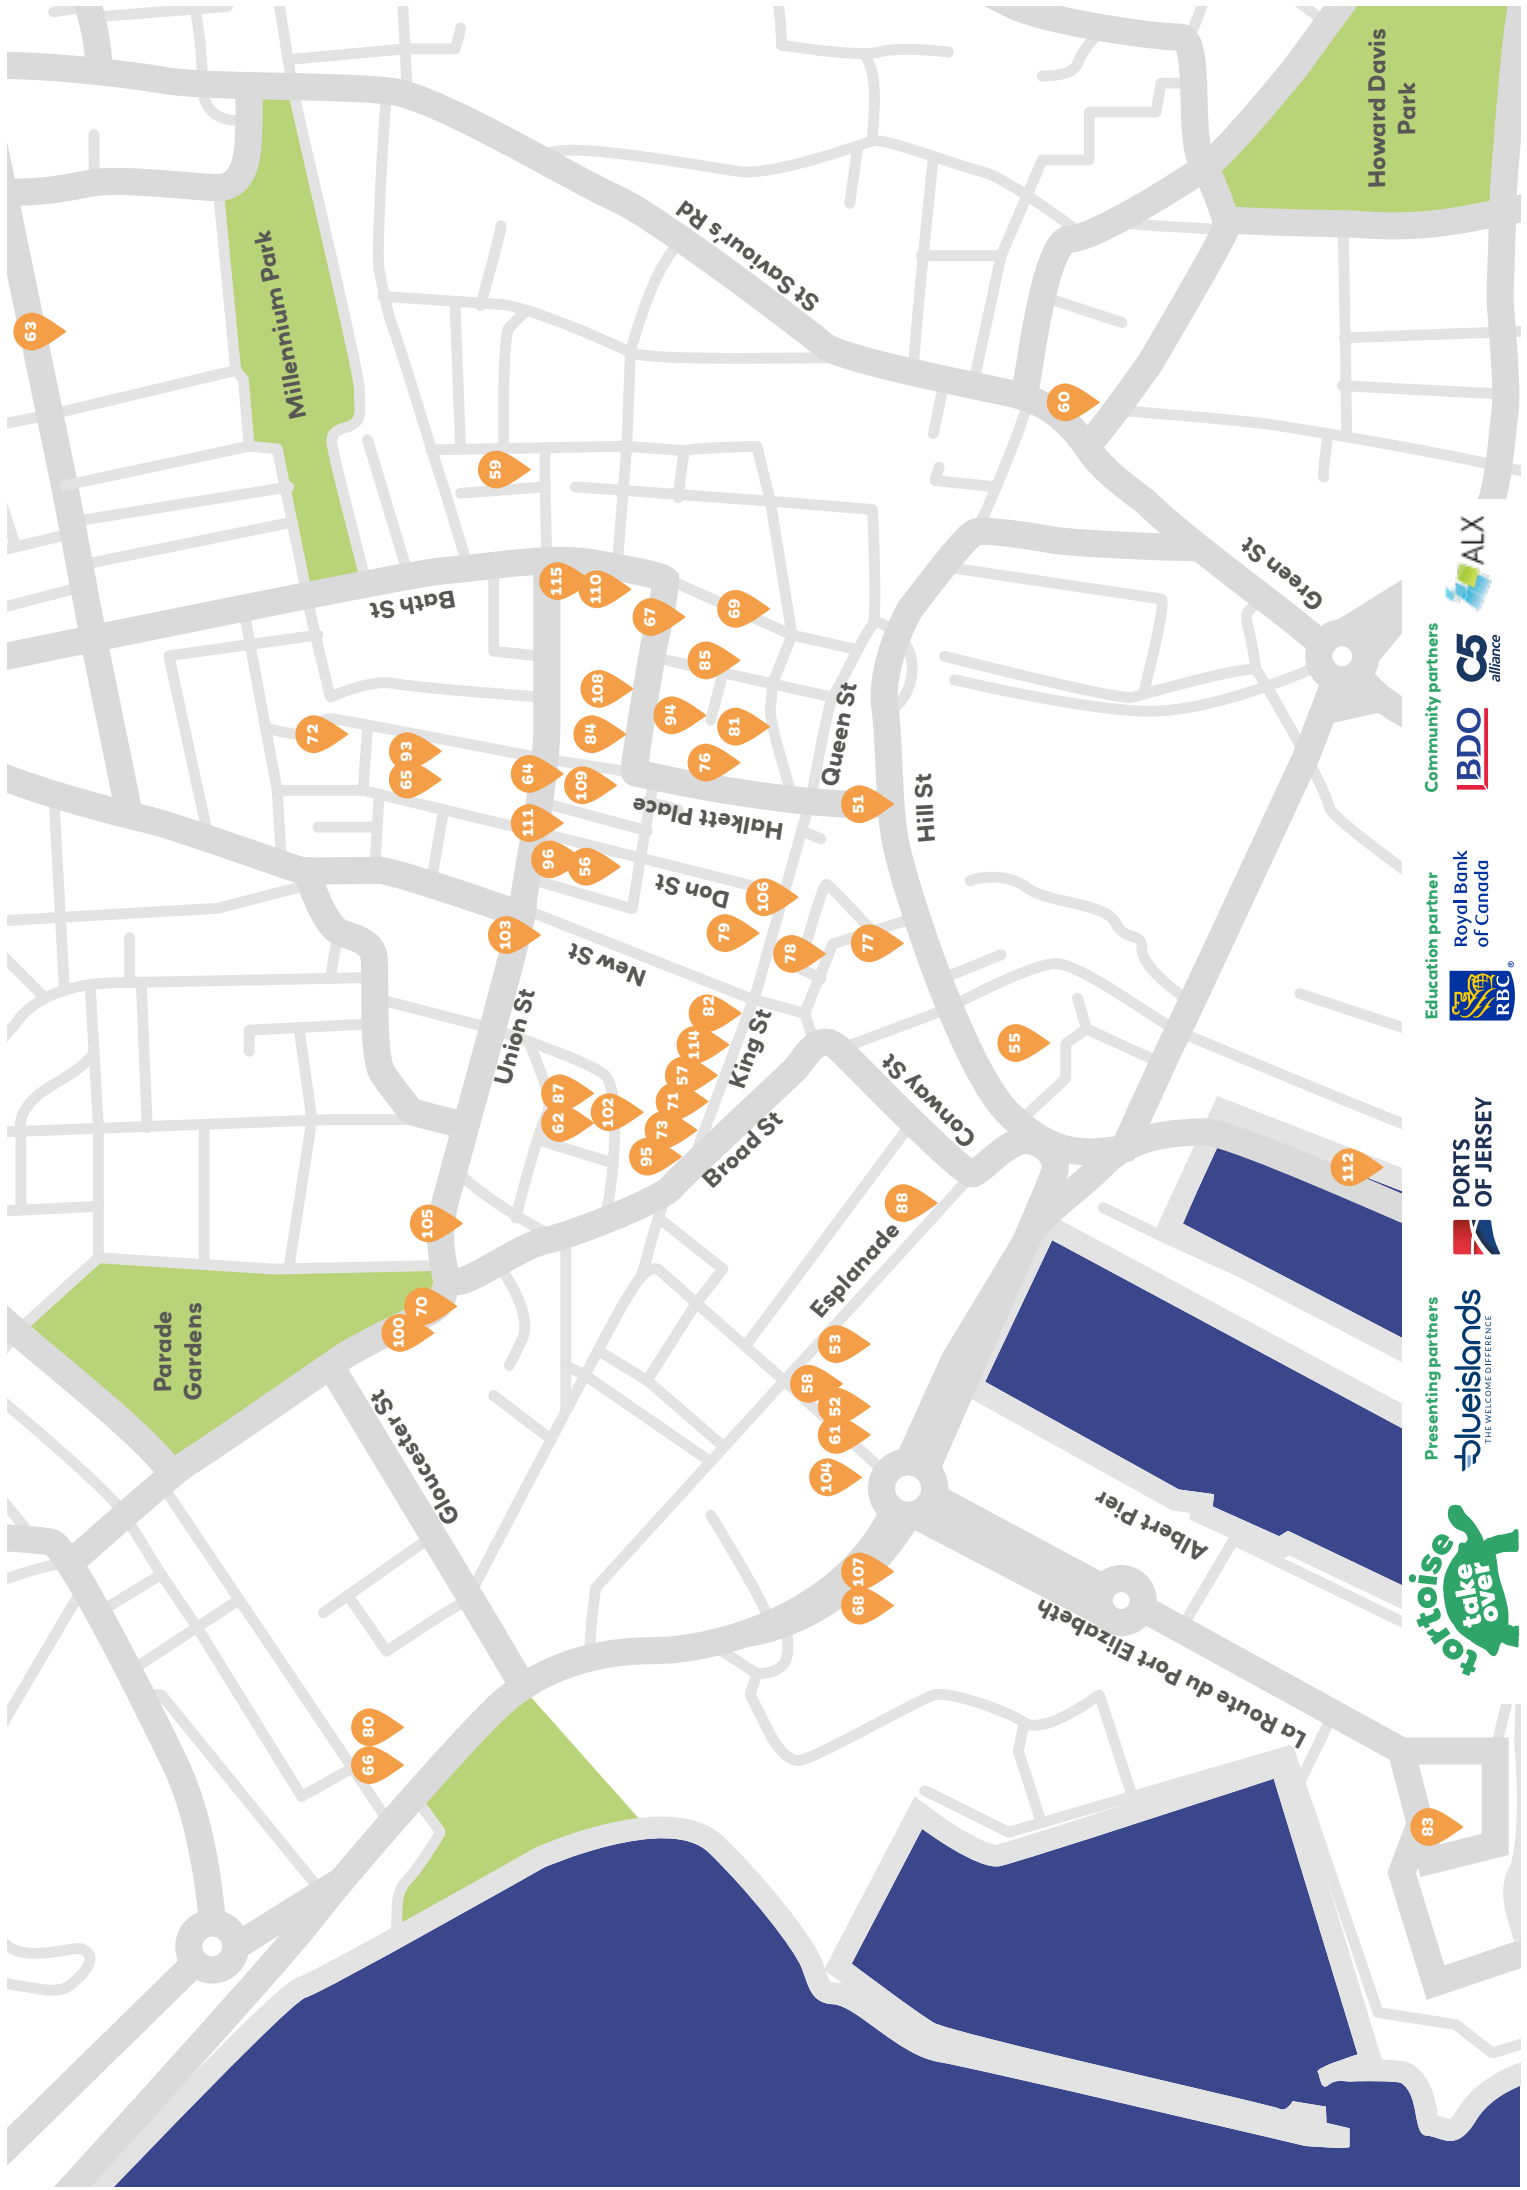

- **Community partners**
- **ALX**
- **BDO**
- **C5 alliance**
- **Education partner**
- **Royal Bank of Canada**
- **RBC**
- **PORTS OF JERSEY**
- **Presenting partners**
- **blueislands**
  THE WELCOME DIFFERENCE
- **fortoise take over**